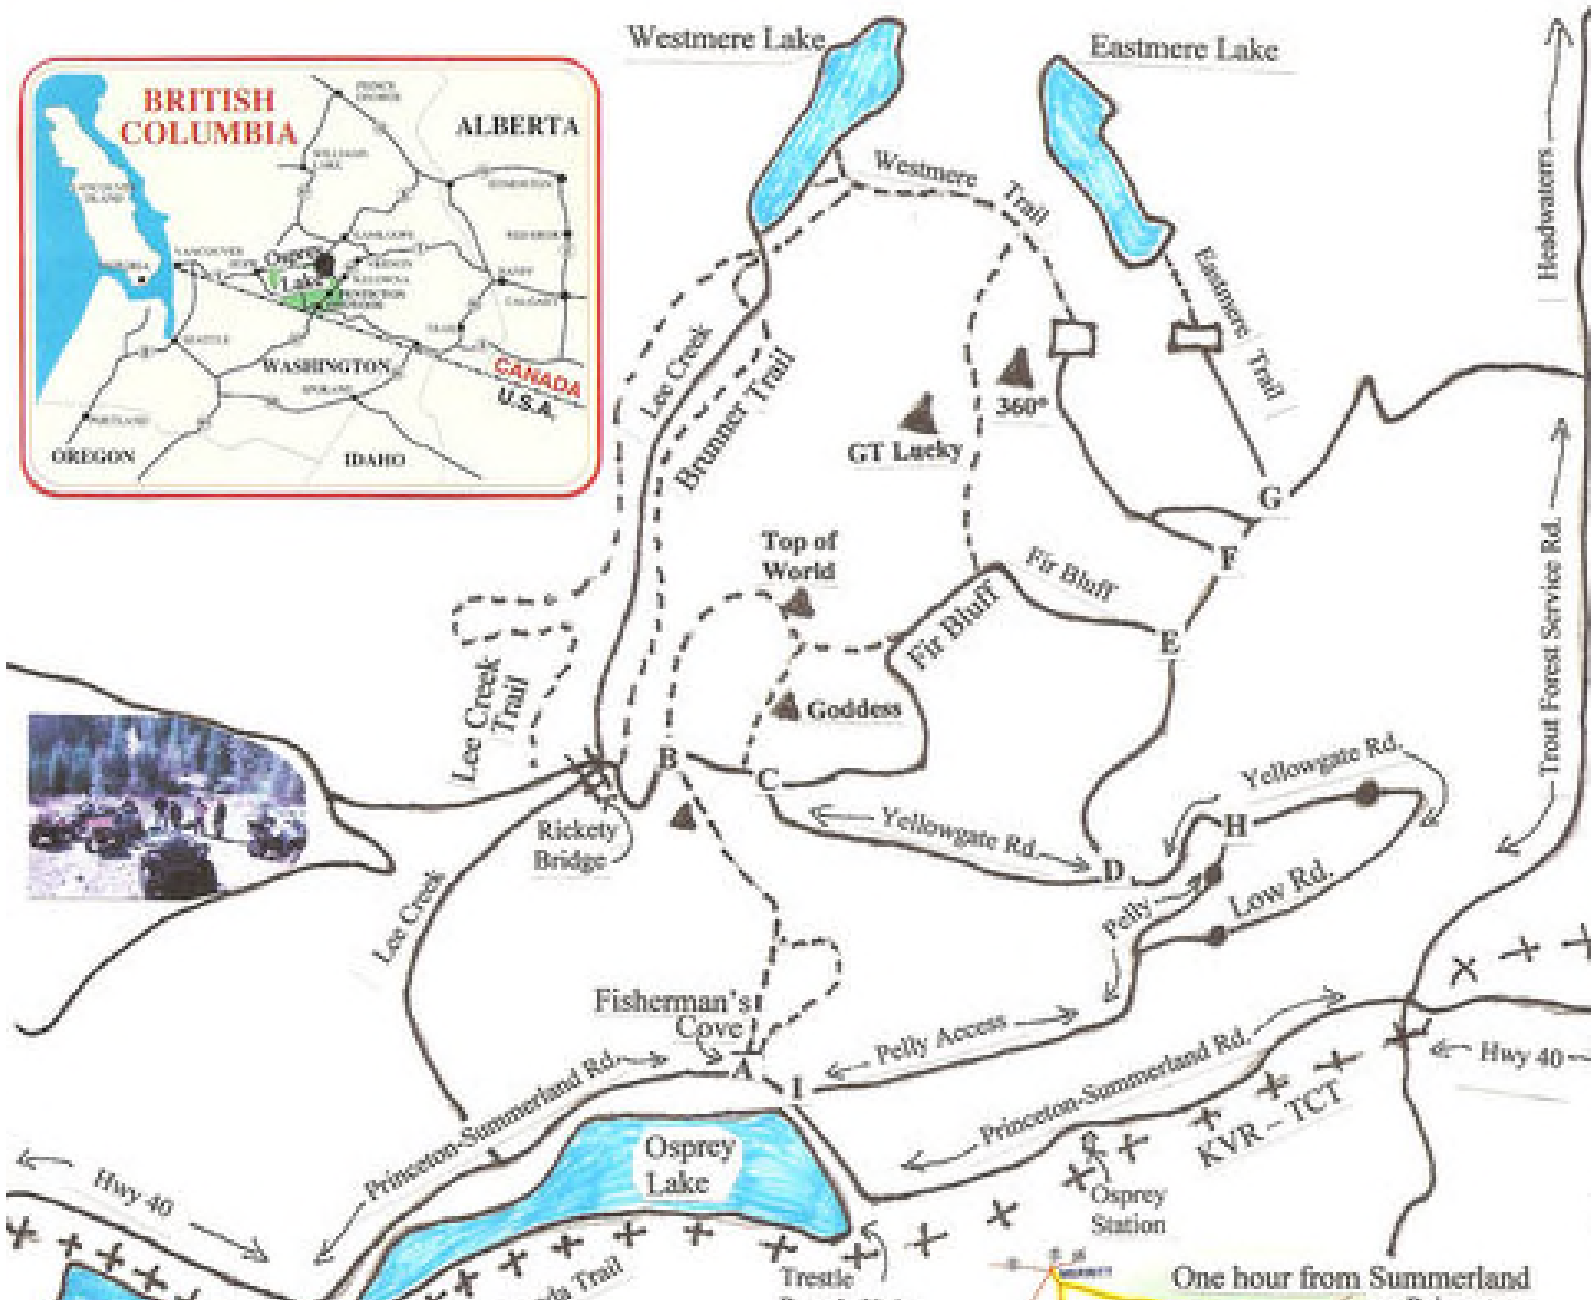

Westmere Lake

Eastmere Lake

A FMC around Osprey Lake	5 km
A FMC to B Yellowgate	1.2 km
A FMC to I Pelly Access	.25 km
A FMC to Top of World	2 km
I Pelly to H Yellowgate	2 km
H Yellowgate to D Eastmere Rd	.6 km
H Yellowgate to C Firbluff	2 km
C Firbluff to E Eastmere Rd	2.5 km

## Fishermans Cove Trails

- D Eastmere Rd to F Westmere Rd 2.4 km
- F Westmere to Westmere Lake 2.2 km
- F Westmere to Eastmere Lake Rd .5 km
- G Eastmere Rd to Eastmere Lake 1 km
- Cascade Mountain View
- Thinsk Lake View
- Walking trails
- Logging roads